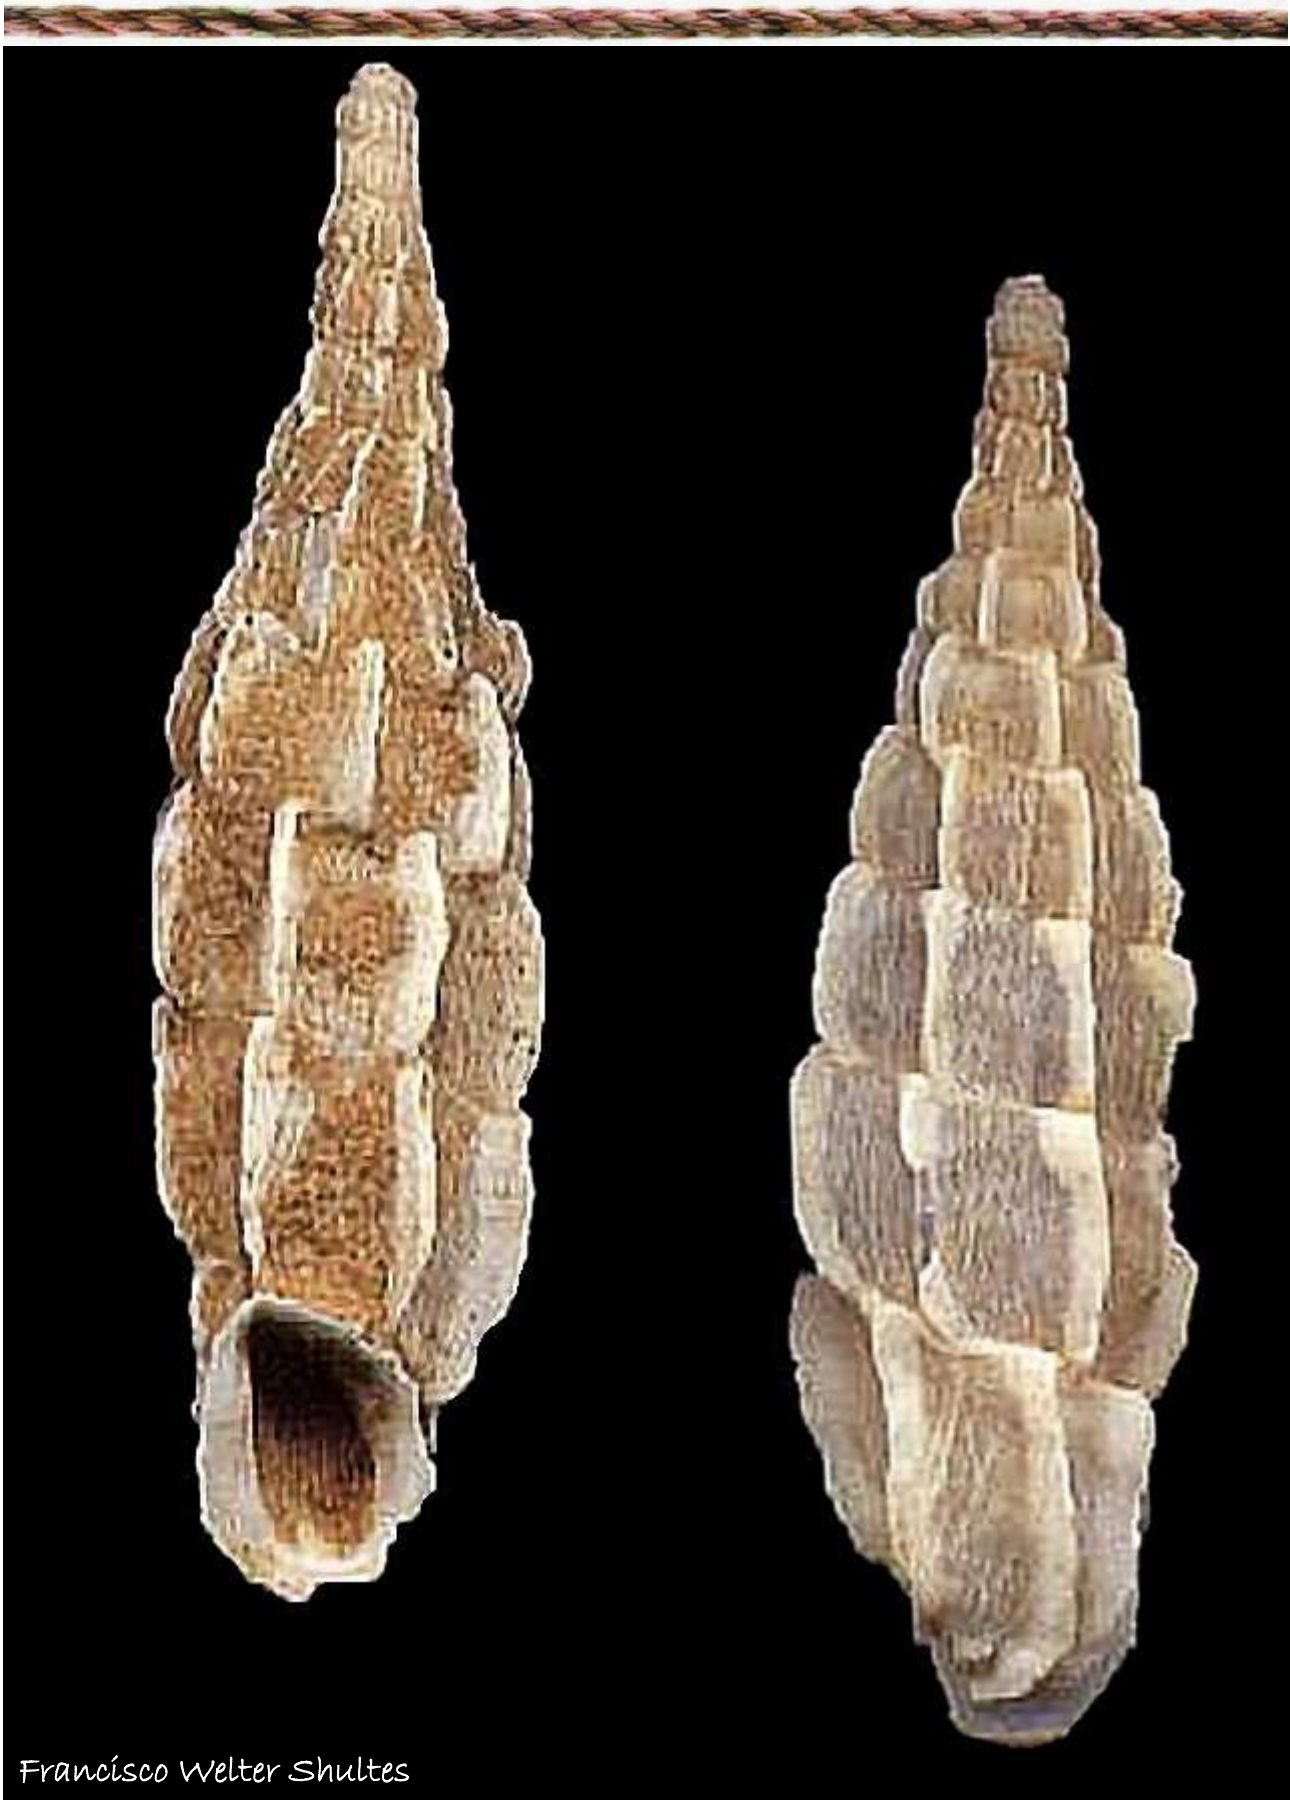

*This first edition will surely be subject to revisions that will aris, in the context of the project , based on collaborations with the other participating countries .*

Francisco Welter Shultes

*Albinaria moreletiana* (Boettger, 1878)

Francisco Welter Shultes

*Albinaria munda* (Rossmässler, 1836)

Francisco Welter Shultes

*Albinaria nivea* (Pfeiffer, 1854)

Francisco Welter Shultes

*Albinaria olivieri* (Roth, 1839)

Francisco Welter Shultes

*Albinaria praeclara* (Pfeiffer, 1853)

Francisco Welter Shultes

*Albinaria profuga* (Charpentier, 1852)

Francisco Welter Shultes

*Albinaria proteus* (Boettger, 1889)

Francisco Welter Shultes

*Albinaria puella* (Pfeiffer, 1850)

Francisco Welter Shultes

*Albinaria rebeli* Wagner, 1924

Francisco Welter Shultes

*Albinaria retusa* (Olivier, 1801)

Francisco Welter Shultes

*Albinaria scopulosa* (Charpentier, 1852)

Francisco Welter Shultes